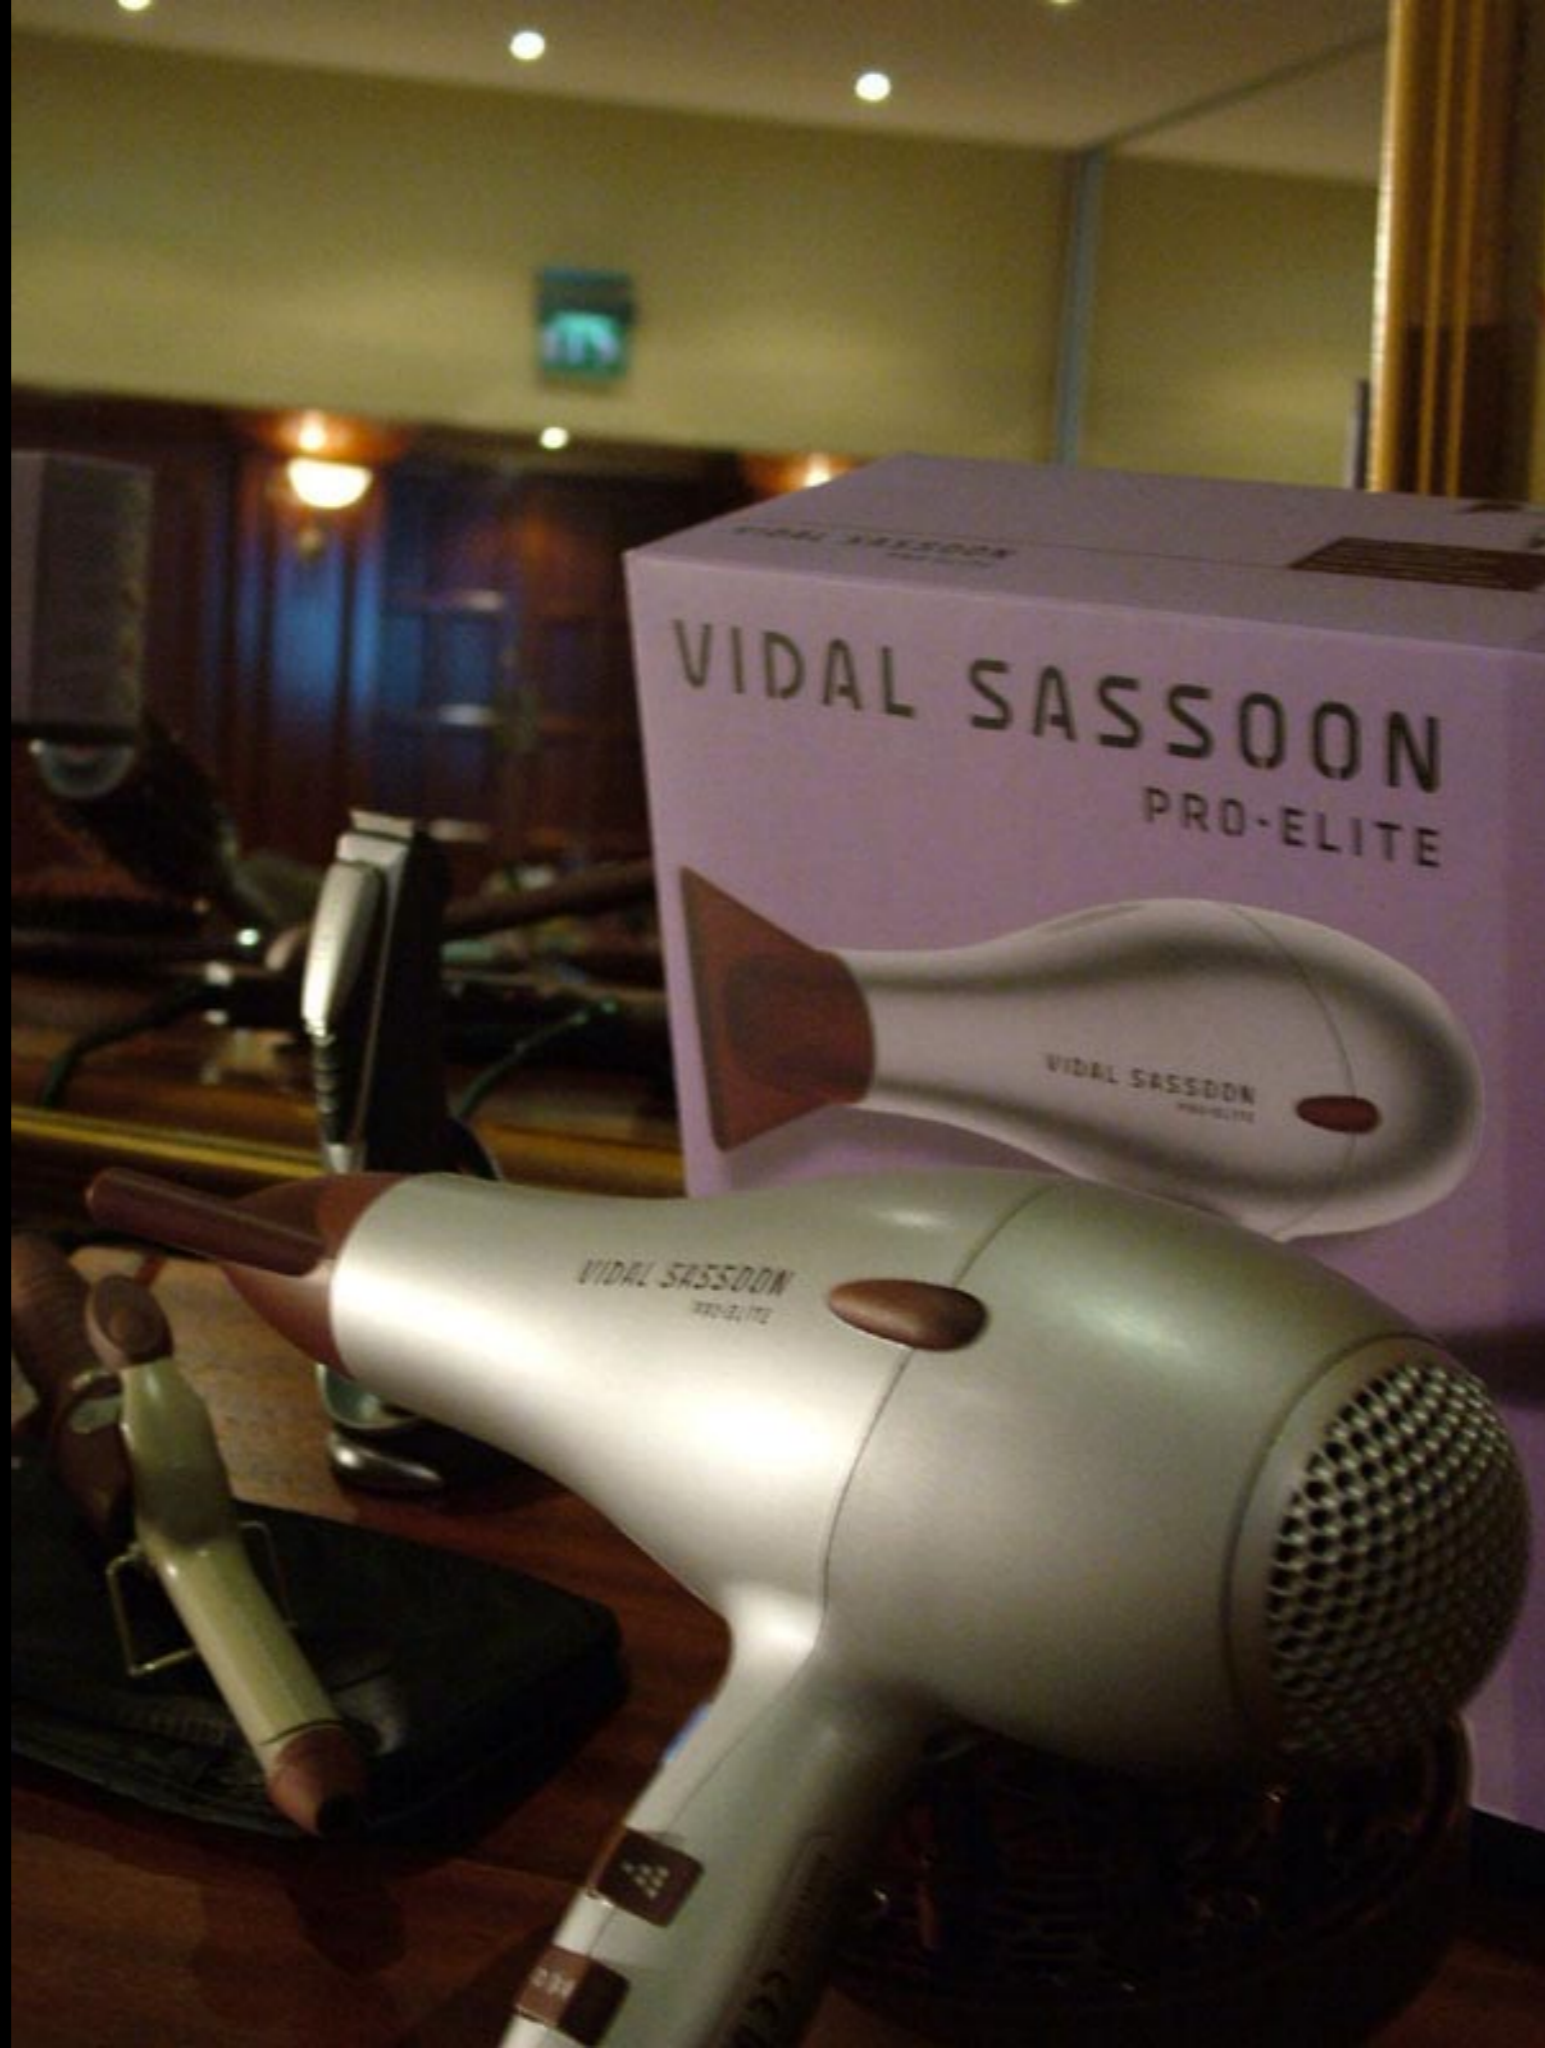

Helen of Troy

VIDAL SASSOON

REVLON

wigo
Europe

Femme Fatale

INTERNATIONAL
DISTRIBUTOR CONFERENCE

PAPHOS 2006

ELYSIUM

VIDAL SASSOON
PRO-ELITE

VIDAL SASSOON
PRO-ELITE

VIDAL SASSOON
PRO-ELITE

VIDAL SASSOON

Helen of Troy

Helen of Troy

Helen of Troy

The projected slide features the 'Sichol' logo in a blue circle on the left. Below it is a photograph of a white, rectangular, box-like device. To the right of the device is a column of text, and further right is a small image of a person in a white shirt. The slide is titled 'Helen of Troy' at the top left.